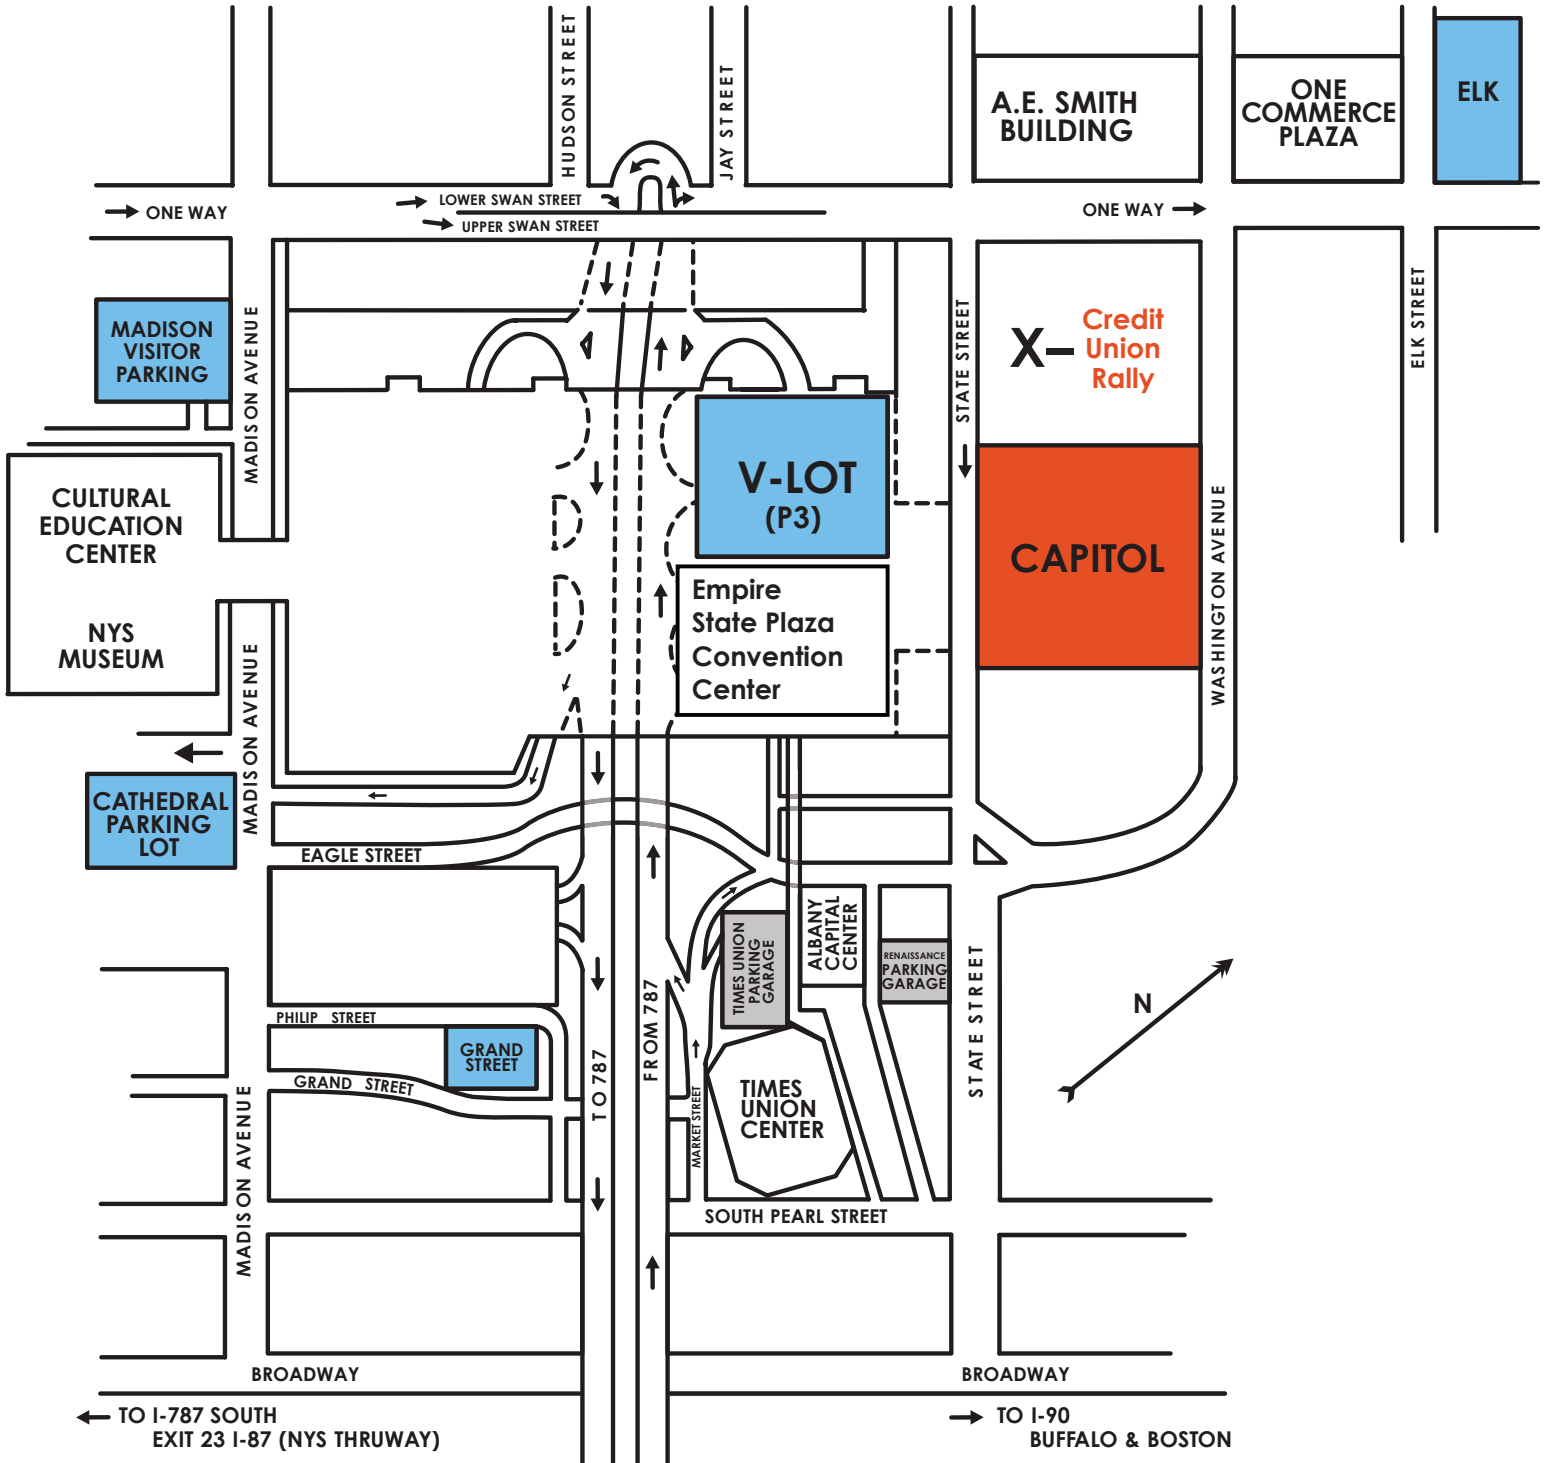

Empire State Plaza Visitor Parking

parking.management@ogs.ny.gov
518-474-8118

The Times Union and Renaissance Hotel parking garages are not OGS-managed parking facilities. Fee upon entry applies.

Office of
General Services